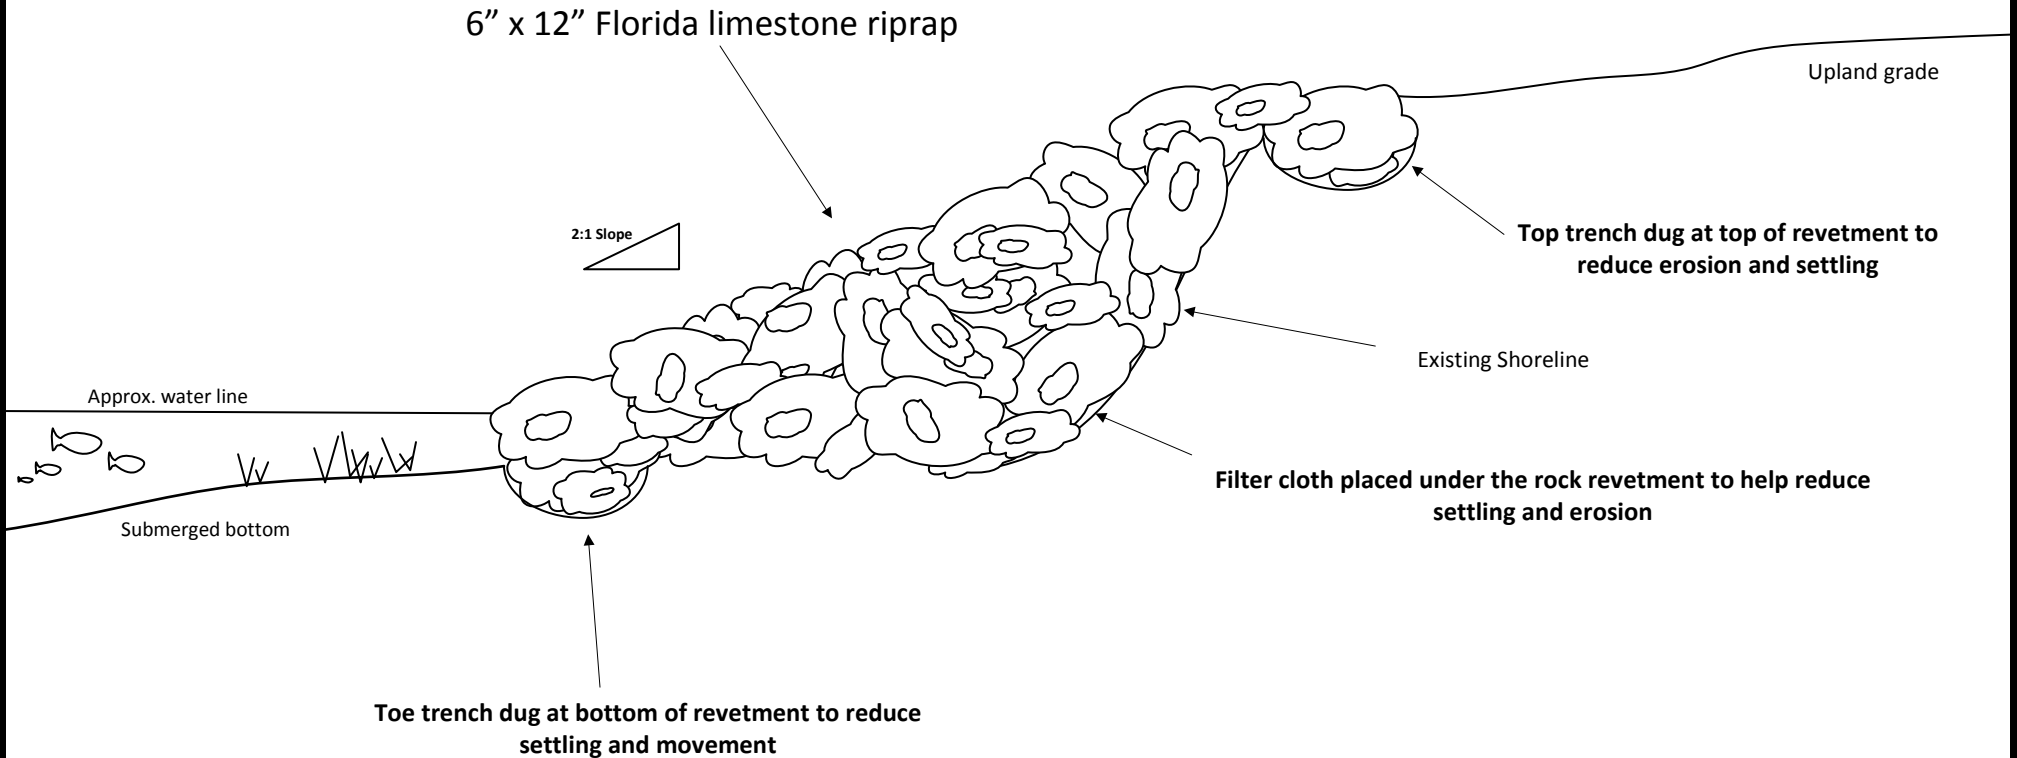

Prepared By: Florida Shoreline & Foundation Experts, LLC
6504 Superior Ave.
Sarasota, FL 34231
941-927-1410

CBC 1258622

TYPICAL ROCK REVETMENT SHORELINE

For illustration purposes only. Actual dimensions may vary and will be determined by the contract and site conditions.